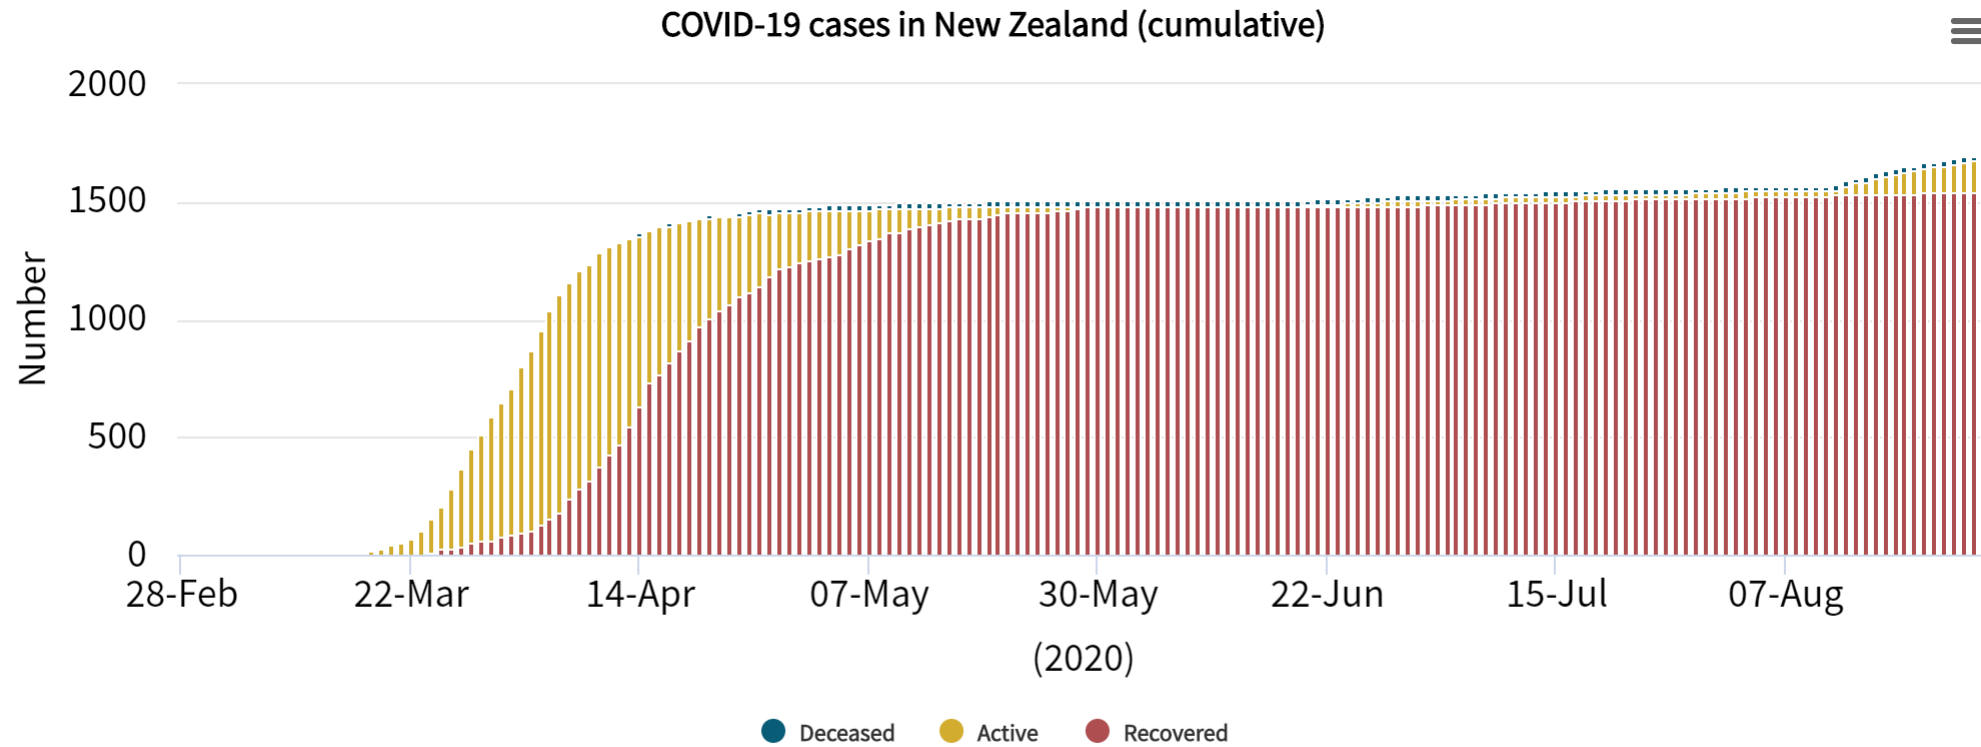

A new small set of statistics rose to prominence

Last updated: 27 August 2020

Source: [Ministry of Health](#)

Supporting the All-of-Government response

Left-Right: Stephen Youngblood (ACC), Vince Galvin, Pubudu Senanayake, Sarndra Flay, Preeti Shah.

Select category

Travel

Select an indicator

Daily border crossings - arrivals

Select a series

Total

Customs daily border crossings – arrivals

Select date range