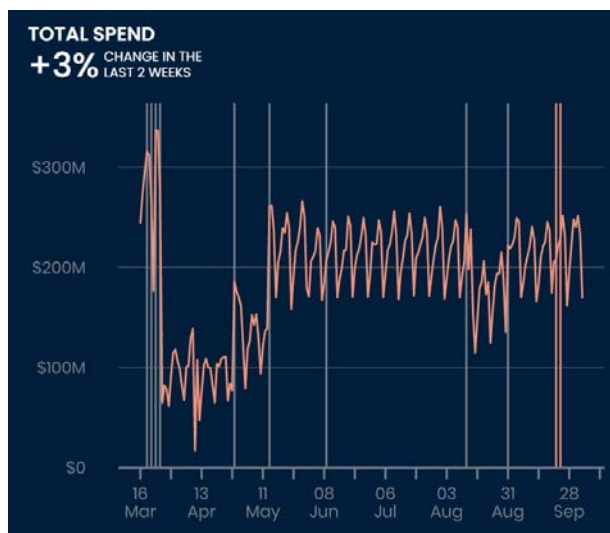

2016-01-01

2019-01-01

2020-09-24

Last updated: 25 September 2020
Source: New Zealand Customs Service

Data Ventures – Population Density

Data Ventures – Spend Density

Week end 22 June
All of New Zealand is at Alert Level 1