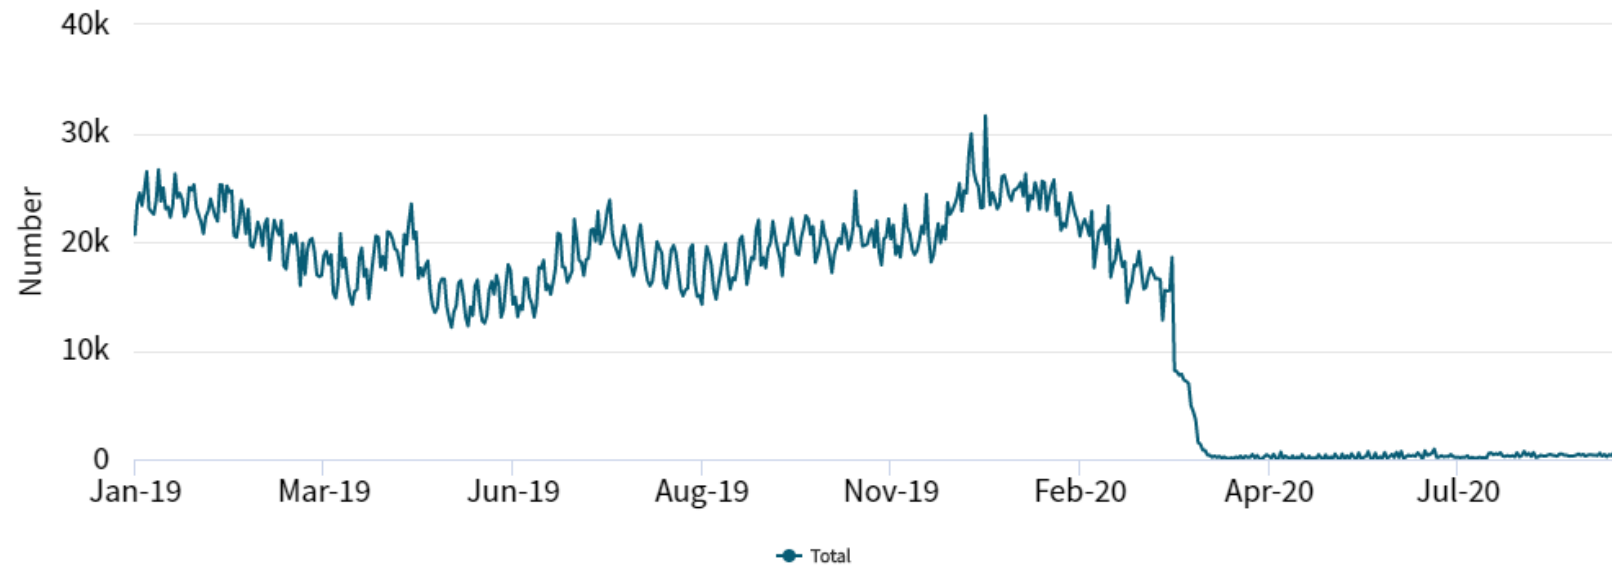

Select category

Travel

Select an indicator

Daily border crossings - arrivals

Select a series

Total

Customs daily border crossings – arrivals

Select date range

2016-01-01

2019-01-01

2020-09-24

Last updated: 25 September 2020
Source: New Zealand Customs Service

Data Ventures – Population Density

Data Ventures – Spend Density

Week end 22 June
All of New Zealand is at Alert Level 1