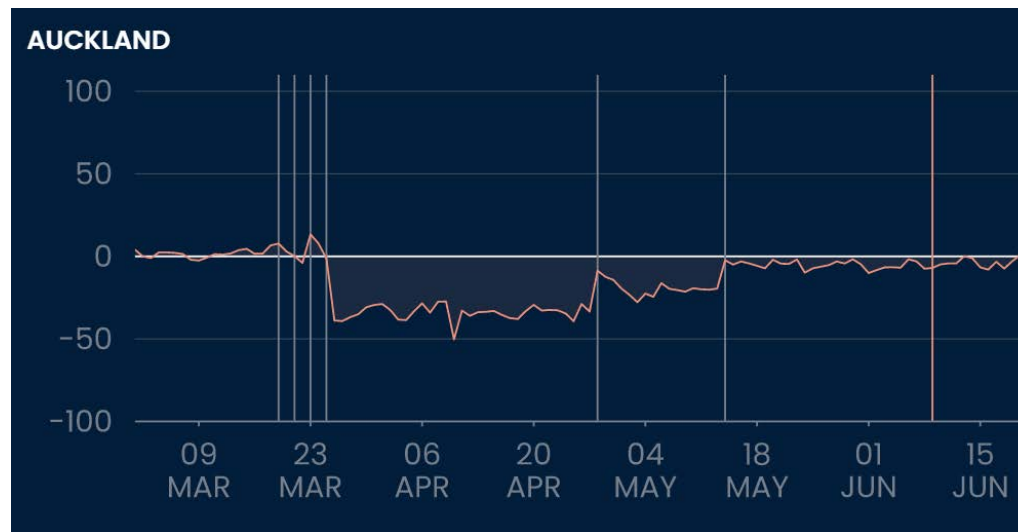

Select category

Travel

Select an indicator

Daily border crossings - arrivals

Select a series

Total

Customs daily border crossings – arrivals

Select date range

2016-01-01

2019-01-01

2020-09-24

Last updated: 25 September 2020
Source: New Zealand Customs Service

Data Ventures – Population Density

Data Ventures – Spend Density

Week end 22 June
All of New Zealand is at Alert Level 1