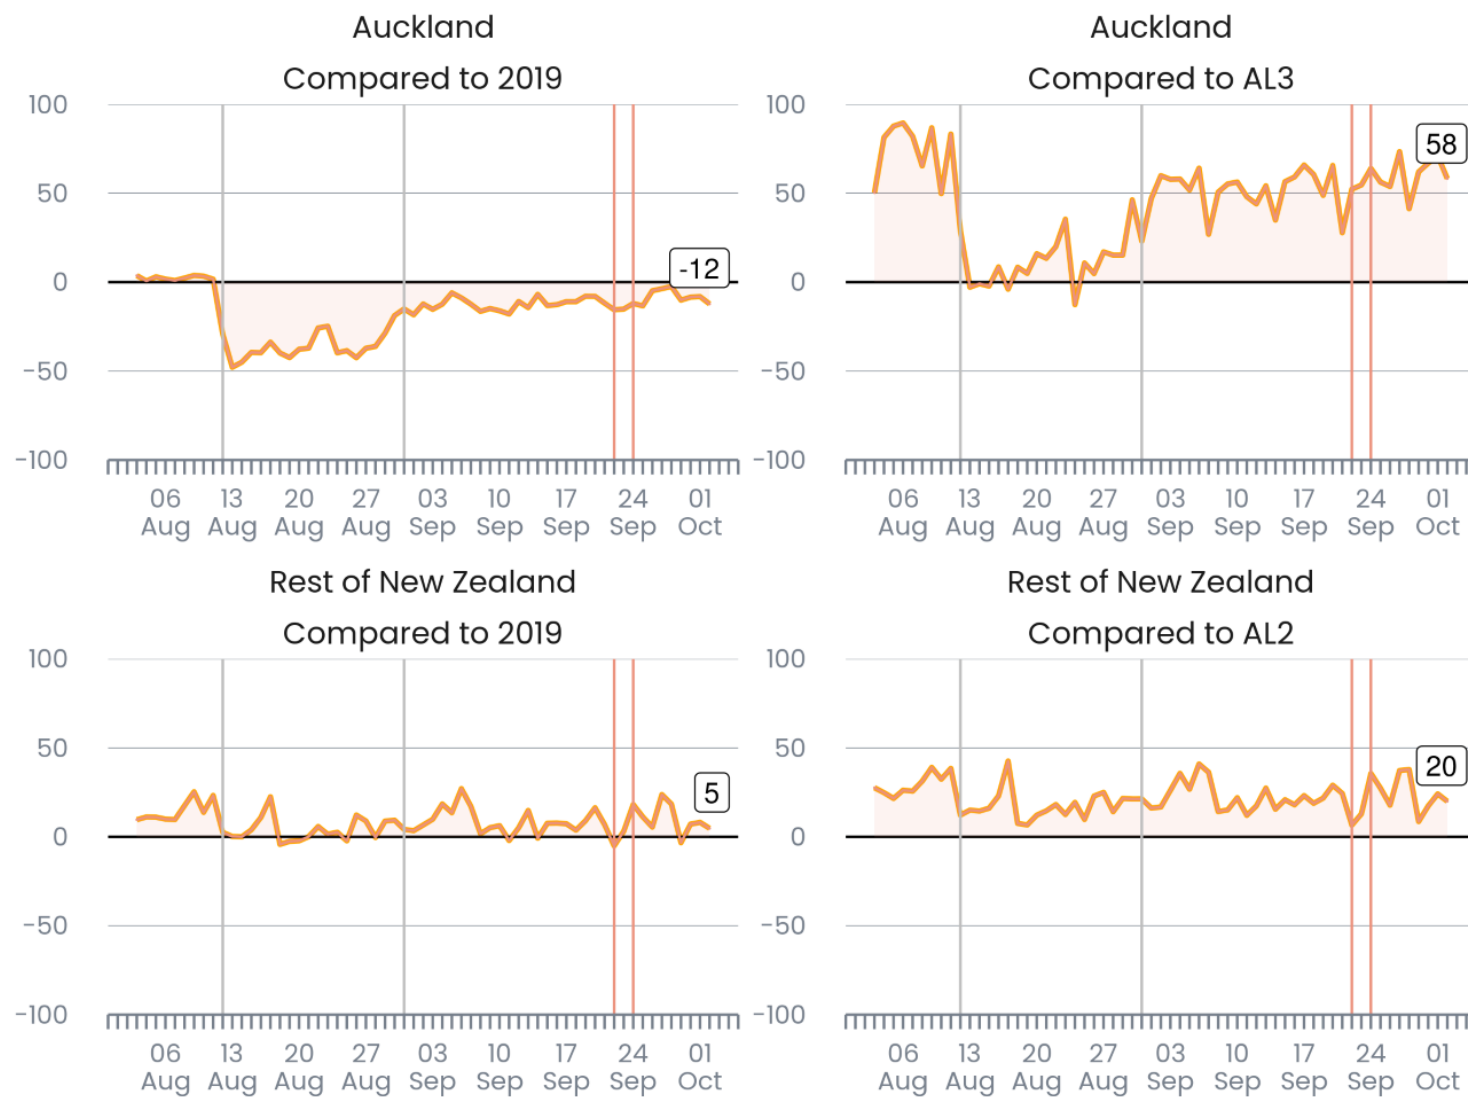

COVID-19 Data Portal

Economic

Health

Social

Contextual

REGION FILTER

ABOUT

DOWNLOAD DATA

Select category

Travel

Select an indicator

Daily border crossings - arrivals

Select a series

Total

Customs daily border crossings – arrivals

Select date range

2016-01-01

2019-01-01

2020-09-24

Last updated: 25 September 2020
Source: New Zealand Customs Service

Data Ventures – Population Density

Data Ventures – Spend Density

Week end 22 June
All of New Zealand is at Alert Level 1