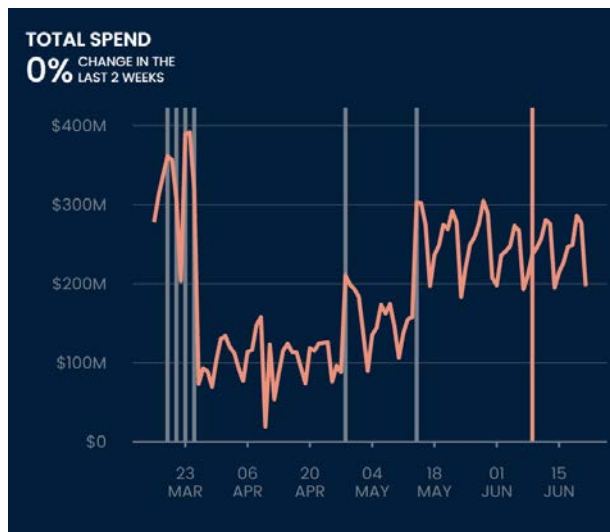

Select category

Travel

Select an indicator

Daily border crossings - arrivals

Select a series

Total

Customs daily border crossings – arrivals

Select date range

2016-01-01

2019-01-01

2020-09-24

Last updated: 25 September 2020
Source: New Zealand Customs Service

Data Ventures – Population Density

Data Ventures – Spend Density

Week end 22 June
All of New Zealand is at Alert Level 1