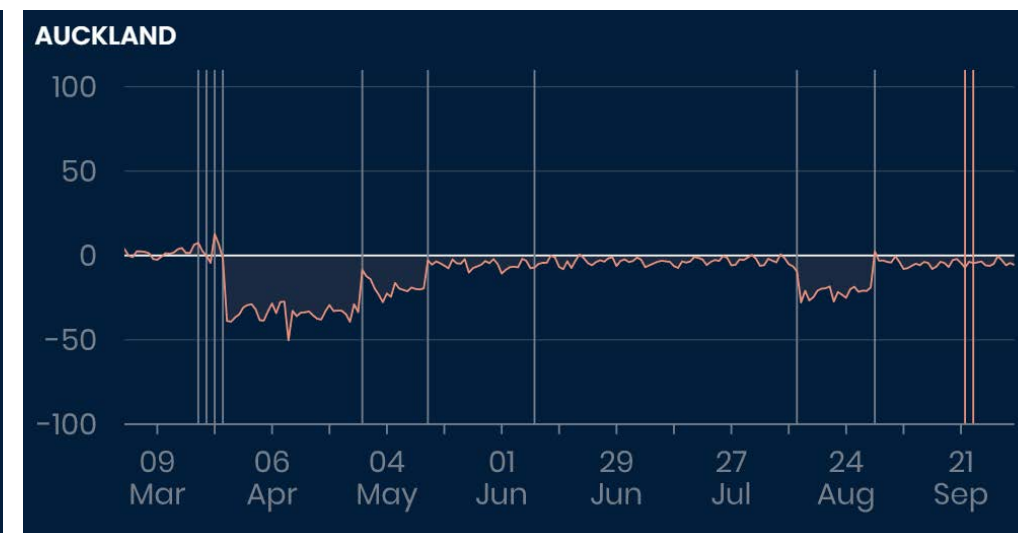

Select category

Travel

Select an indicator

Daily border crossings - arrivals

Select a series

Total

Customs daily border crossings – arrivals

Select date range

2016-01-01

2019-01-01

2020-09-24

Last updated: 25 September 2020
Source: New Zealand Customs Service

Data Ventures – Population Density

Data Ventures – Spend Density

Week end 22 June
All of New Zealand is at Alert Level 1