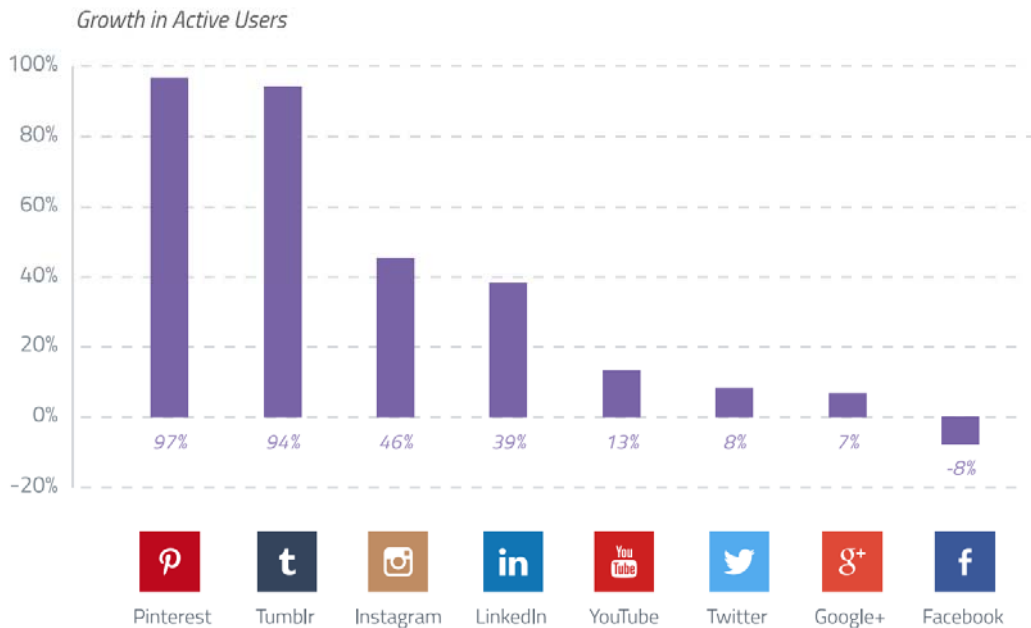

Workshop 3: Social Media

200,000 respondents
33 countries

Source: Global Web Index Social Summary, Quarter 1, 2015

TOP SOCIAL PLATFORMS: GROWTH IN ACTIVE USERS DURING LAST YEAR

Source: Global Web Index Social Summary, Quarter 1, 2015

Improving impact of Twitter

- * Better graphics
- * Weekend posting
- * More substantive tweets
- * No repetitive tweets
- * More engagement with other Twitter users
- * More Tweets that tell a story

Search Twitter